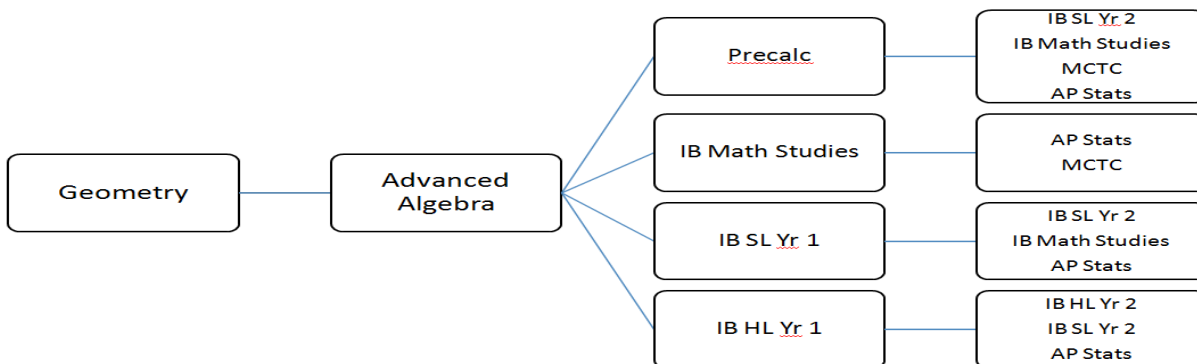

2018-2019 Washburn High School Course Sequences
Math

Freshman entering in Int. Alg

Freshman entering in Geometry

* PSEO is also an option as an upperclassman

Freshman entering in Adv. Algebra

* PSEO is also an option as an upperclassman