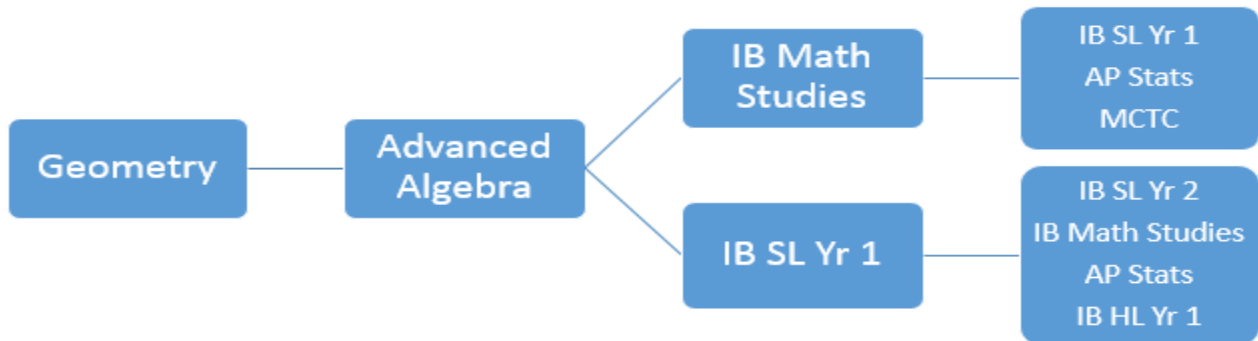

2019 – 2020 Washburn High School Math Course Sequences

Freshman entering in Intermediate Algebra

Freshman entering in Geometry

Freshman entering in Advanced Algebra

* PSEO is also an option as an upperclassman